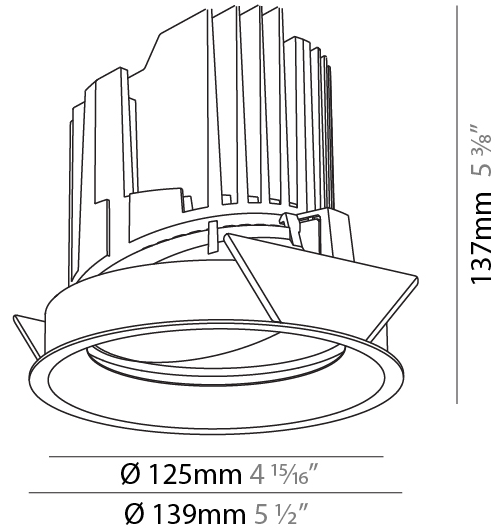

GENERAL

Series: Bioniq
 Subseries: Bioniq Round Adjustable
 Brand: Prolicht
 Division: Architectural
 Mounting Type: Recessed
 Mounting Location: Ceiling
 Subcategory: Downlight

PHYSICAL

Shape: Round
 Diameter (mm): 139
 Diameter (in): 5 1/2
 Height (mm): 137
 Height (in): 5 3/8
 Ceiling Thickness (mm): 10 / 12.5 / 15
 Ceiling Thickness (in): 3/8 or 1/2 or 9/16
 Min. Recessing Depth (mm): 150
 Min. Recessing Depth (in): 5 7/8
 Light Distribution: Adjustable / Downlight
 Weight (kg): 0.849
 Weight (lbs): 1.87
 Fixture Finish: SSR / BKV / CWI / CRY / HAB / UFT / ITA / RUA / FTG / MYG / LOD / PUS / FRO / FUP / KIA / POP / BLS / SPG / MEY / GOH / GUM / CHC / COM / ABZ / JAG / OBR / MOS / ROR
 Fixture Material: Aluminum Die Cast
 Cut-out Measurements: 130mm / 5 1/8"

OPTICAL

Reflector°: 10
 Adjustability: Rotational 355°; Tilt 30°

RATINGS AND CERTIFICATIONS

Certified By: Certified for North American Standards
 IP rating: IP54

	130mm 5 1/8"	150mm 5 7/8"	10 15mm 3/8" 9/16"	30°	355°	
A						